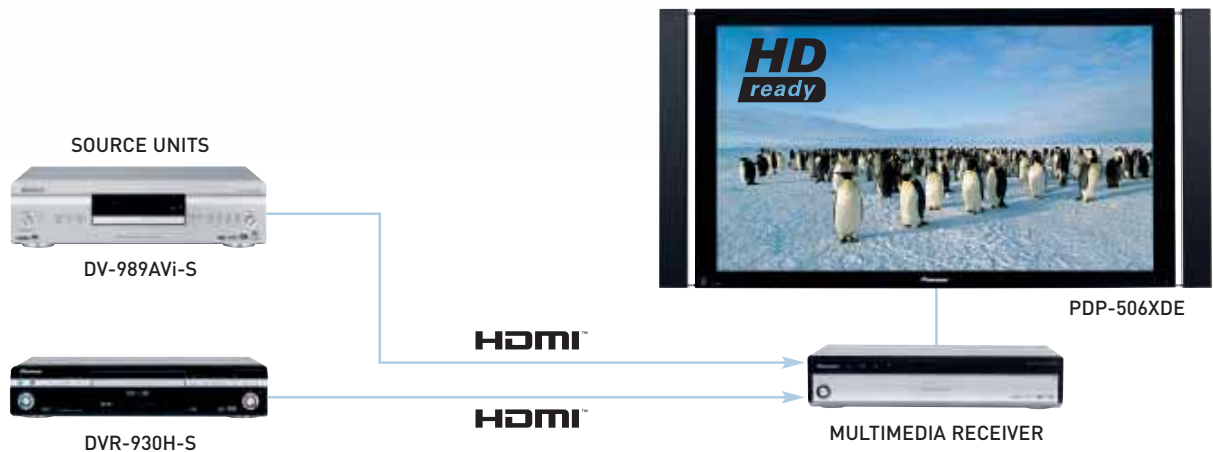

PURE VIDEO ENTERTAINMENT

This straightforward solution is the choice for pure digital video. You'll see it all more clearly with Pioneer's HD ready Plasma TV. Its HDMI inputs allow you to connect digitally to two HDMI video sources. This means that the digital data is transmitted at the highest quality level, without distortion — through a single cable. For your sources, choose the massive-capacity HDD DVD recorder and a premium DVD player. Both are equipped with HDMI digital connections and outstanding video processing that maximise image realism on the Plasma TV. If a picture says a thousand words, this digital video entertainment solution will leave you speechless.